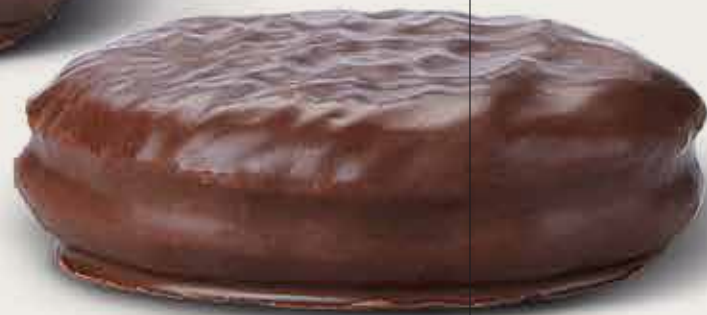

Kod Code	2045	2024	2055
Adet g PCS g	12 g	24 g	36 g
Koli Kutu Adedi Units per Package	12x48	12x24	8x24

Kod Code	2085
Adet g PCS g	84 g
Koli Kutu Adedi Units per Package	8x6

Kod Code	2075
Adet g PCS g	108 g
Koli Kutu Adedi Units per Package	8x6